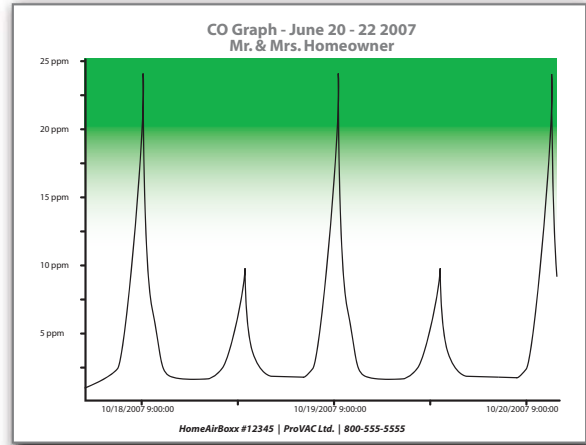

# Home AirBoxx Reports

Once the sampling period is complete simply plug the Home AirBoxx into a PC and download the data with the touch of a key. The Home AirBoxx Control Panel will then generate six, easy to read, color graphs as shown below. The gradient in each graph defines typical concern or action levels.