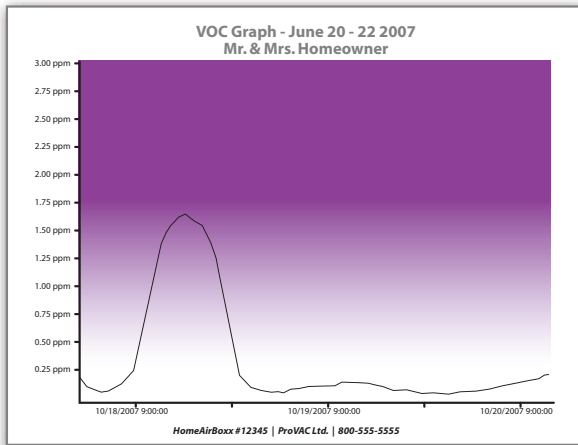

Home AirBoxx Reports

Once the sampling period is complete simply plug the Home AirBoxx into a PC and download the data with the touch of a key. The Home AirBoxx Control Panel will then generate six, easy to read, color graphs as shown below. The gradient in each graph defines typical concern or action levels.