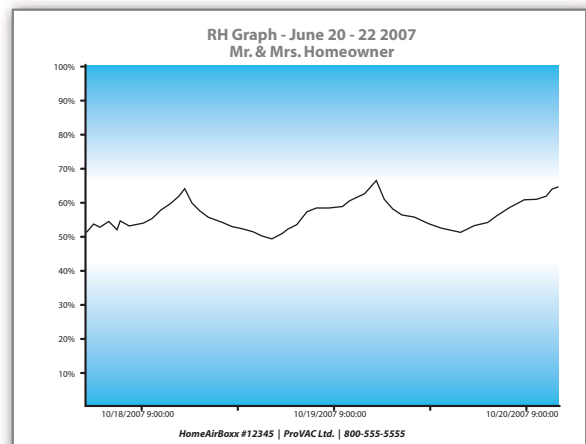

Home AirBoxx Reports

Once the sampling period is complete simply plug the Home AirBoxx into a PC and download the data with the touch of a key. The Home AirBoxx Control Panel will then generate six, easy to read, color graphs as shown below. The gradient in each graph defines typical concern or action levels.