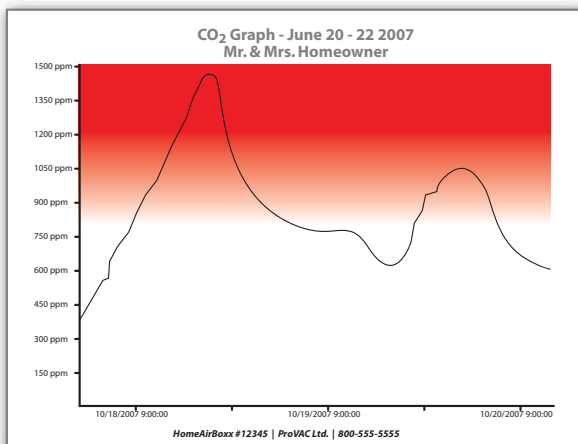

Home AirBoxx Reports

Once the sampling period is complete simply plug the Home AirBoxx into a PC and download the data with the touch of a key. The Home AirBoxx Control Panel will then generate six, easy to read, color graphs as shown below. The gradient in each graph defines typical concern or action levels.