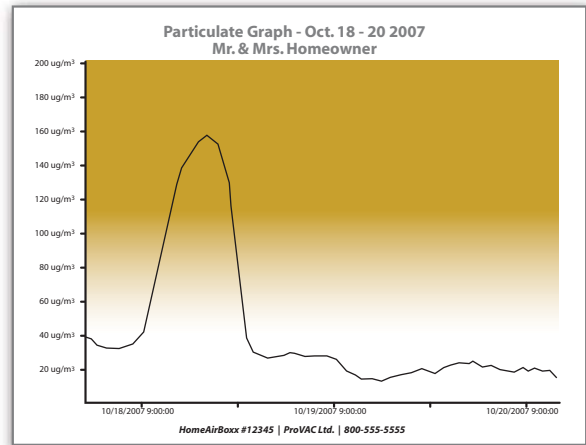

Home AirBoxx Reports

Once the sampling period is complete simply plug the Home AirBoxx into a PC and download the data with the touch of a key. The Home AirBoxx Control Panel will then generate six, easy to read, color graphs as shown below. The gradient in each graph defines typical concern or action levels.