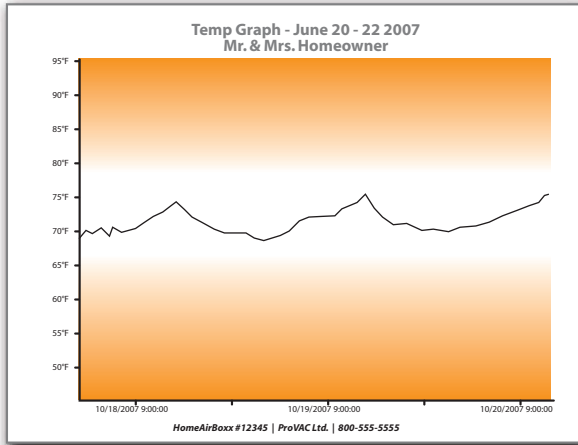

# Home AirBoxx Reports

Once the sampling period is complete simply plug the Home AirBoxx into a PC and download the data with the touch of a key. The Home AirBoxx Control Panel will then generate six, easy to read, color graphs as shown below. The gradient in each graph defines typical concern or action levels.